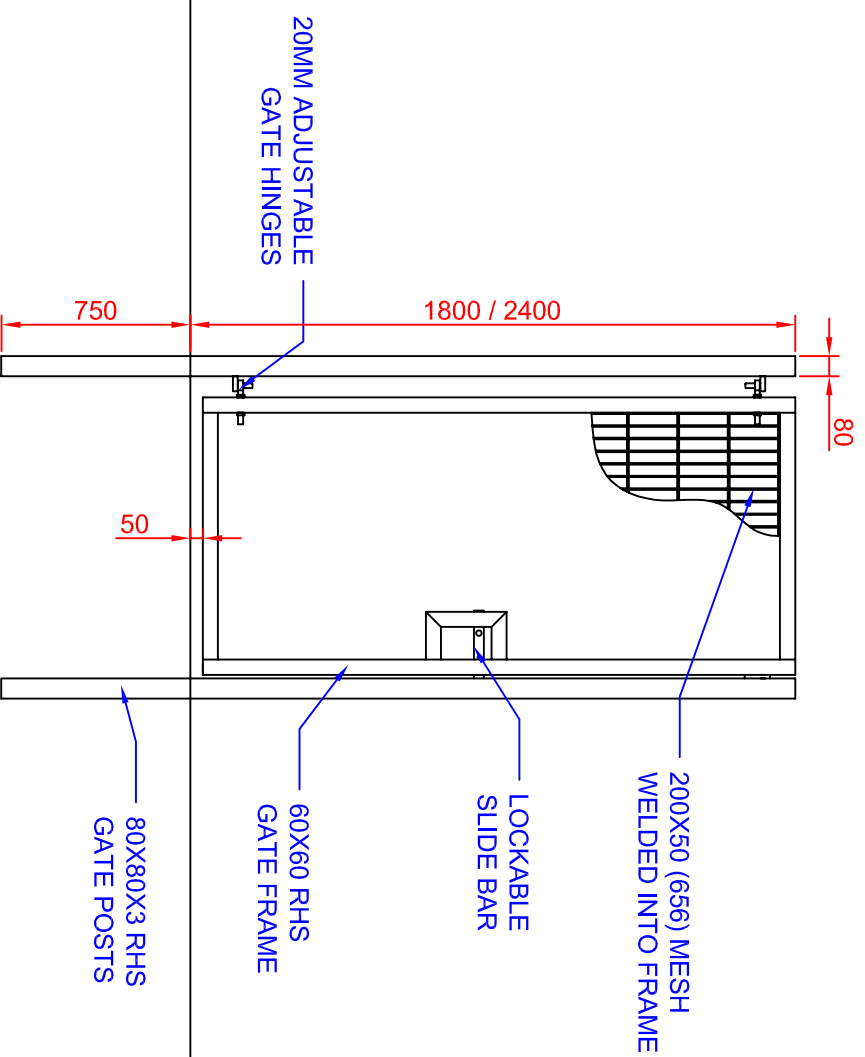

LEFT HAND

RIGHT HAND

STOCK REFERENCE

	LEFT HAND	RIGHT HAND
1.8M HIGH	#40L	#40R
2.4M HIGH	#50L	#50R

DWG NO:- #40; #50	REVISION:-
DATE:- 02/11/2015	
DRAWN BY:- T.SHORT	
1.2M WIDE SINGLE LEAF TWINWIRE (656) MESH GATE	